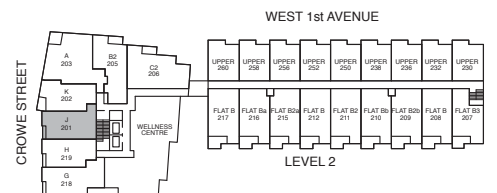

Plan J

1 Bedroom + Den

TOTAL AREA 641 sq. ft

LEVEL 6 - 15

LEVEL 5

LEVEL 3

WEST 1st AVENUE

LEVEL 2