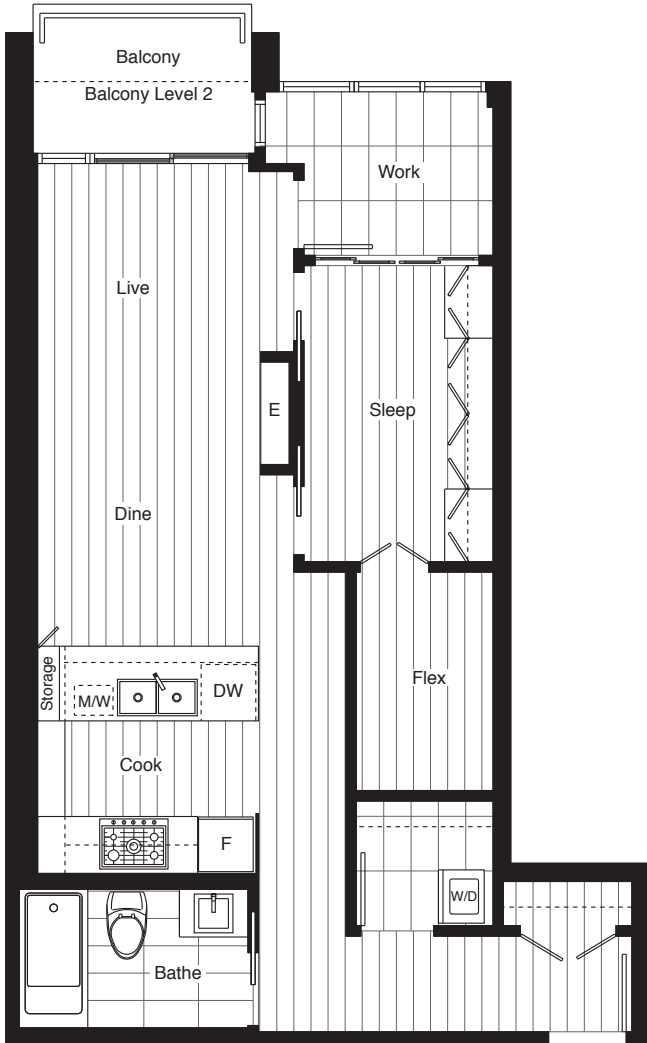

Plan J

1 Bedroom + Den

TOTAL AREA 641 sq. ft

LEVEL 6 - 15

LEVEL 5

LEVEL 3

WEST 1st AVENUE

LEVEL 2