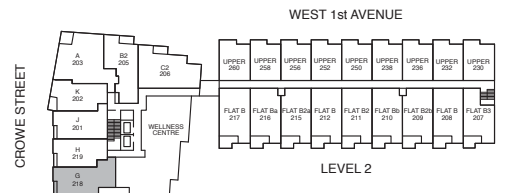

Plan G

2 Bedroom + Den

TOTAL AREA 729 sq. ft

LEVEL 6 - 15

LEVEL 5

LEVEL 3

LEVEL 2