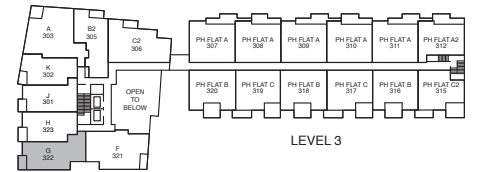

Plan G

2 Bedroom + Den

TOTAL AREA 729 sq. ft

LEVEL 6 - 15

LEVEL 5

LEVEL 3

LEVEL 2