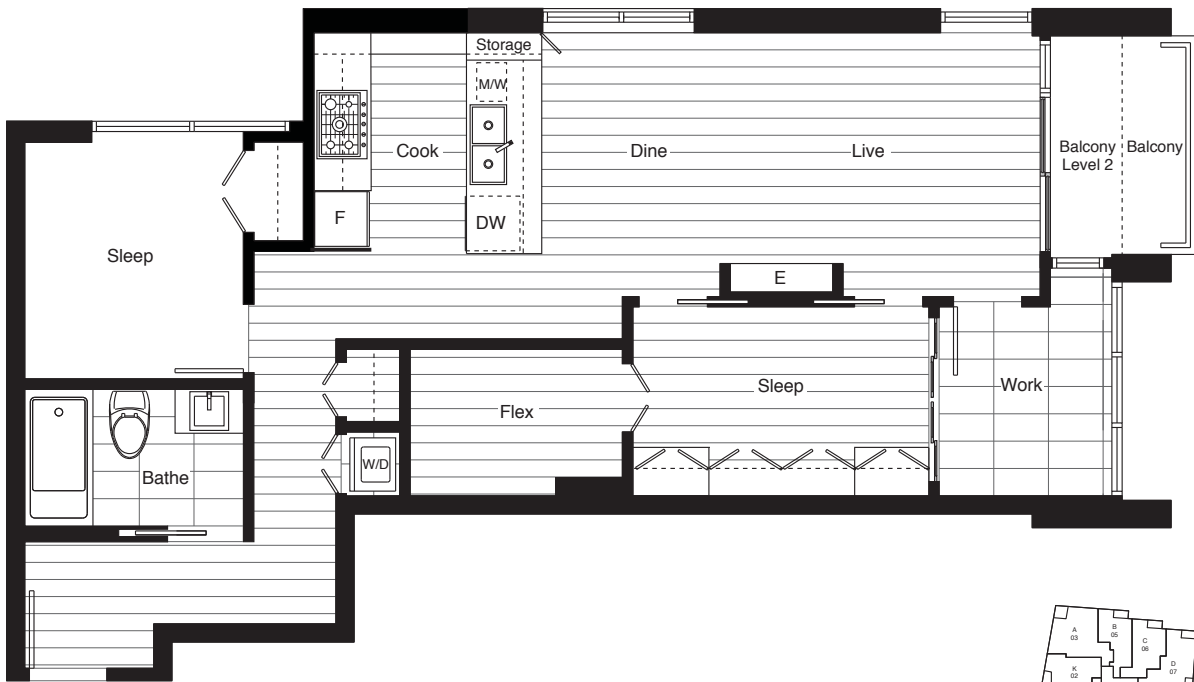

Plan G

2 Bedroom + Den

TOTAL AREA 729 sq. ft

LEVEL 6 - 15

LEVEL 5

LEVEL 3

LEVEL 2