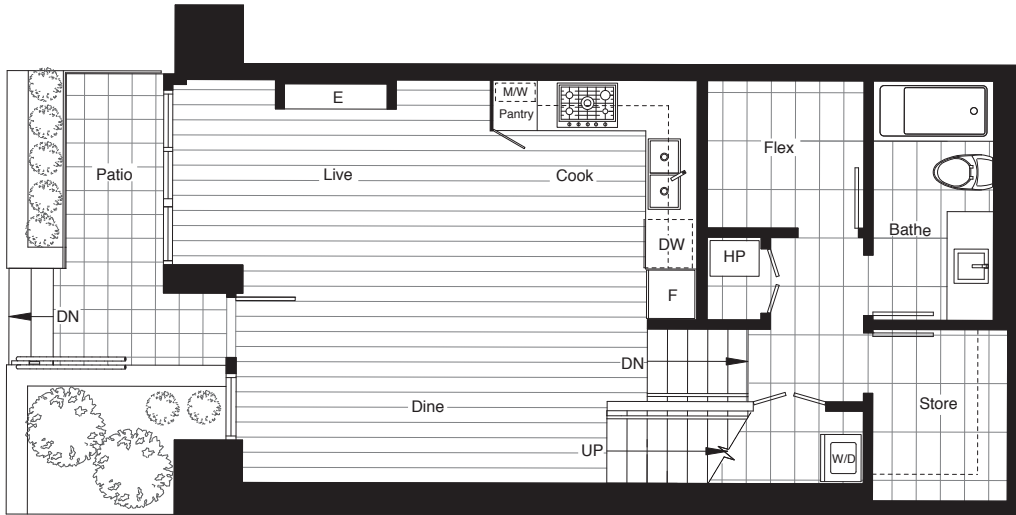

Loft E + F

1 Bedroom

TOTAL AREA 845-849 sq. ft

Main Level

Loft Level