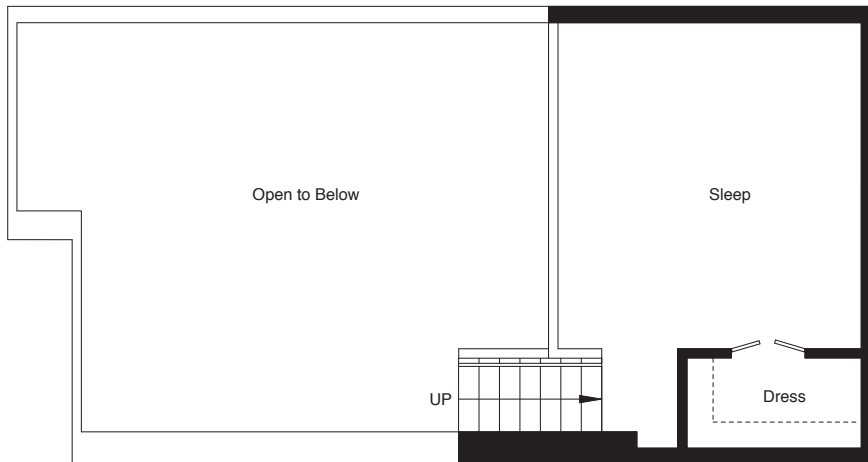

Loft E + F

1 Bedroom

TOTAL AREA 845-849 sq. ft

Main Level

Loft Level