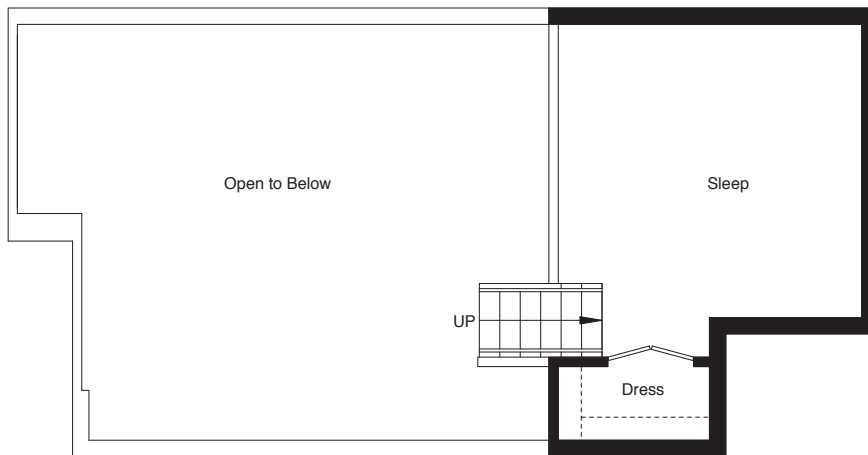

## Loft D

1 Bedroom

**TOTAL AREA** 790 sq. ft

Main Level

Loft Level