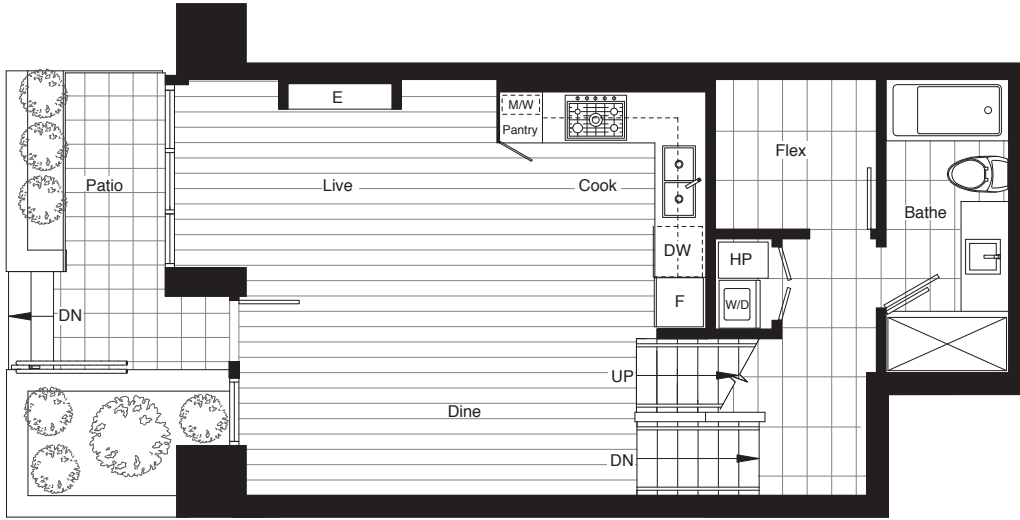

## Loft D

1 Bedroom

**TOTAL AREA** 790 sq. ft

Main Level

Loft Level